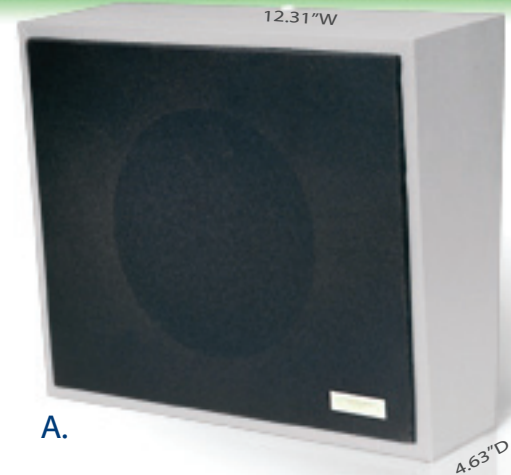

Valcom's New Gray Metal Wall & Corner Speakers Blend Well with Many Environments

- Sleek, Modern Design
- 8" Speaker
- Gray w/ Black Cloth Grille
- Paintable Metal Housing
- Easy Installation
- Screw Terminal Connection
- Utilizes Standard CAT 3/5/6 Cable
- Excellent Voice & Music Reproduction

A.

B.

	-① VPU	① VPU
METAL WALL SPEAKER	ONE-WAY	TALKBACK
A. Wall Gray Metal (Paintable)	V-1052C	V-1071
B. Corner Wall Gray Metal (Paintable)	V-1054	V-1055