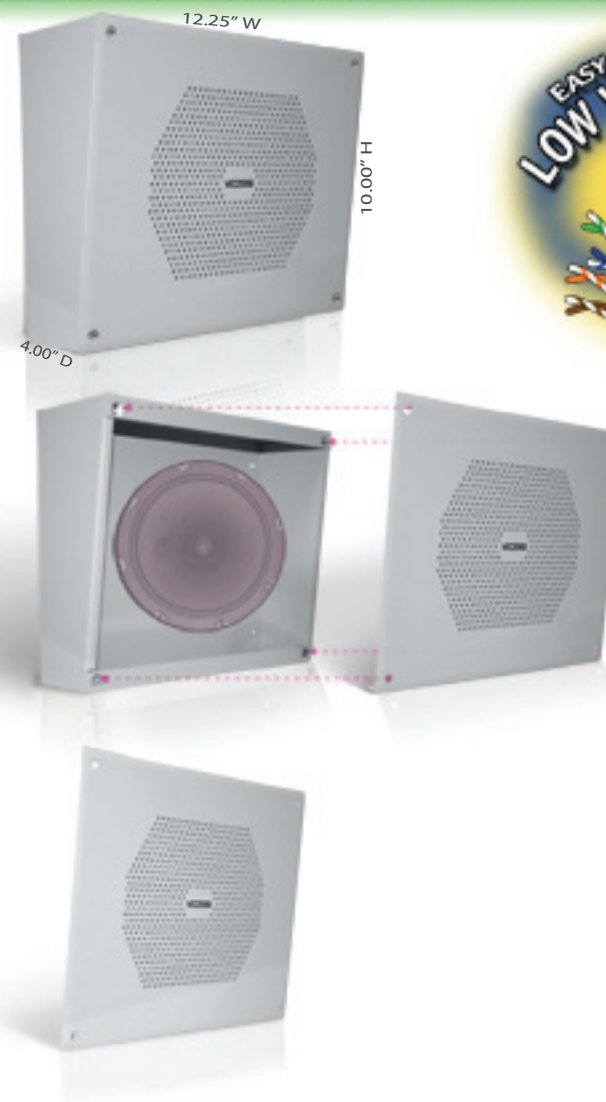

- *Steel Mesh Security Baffle Prevents Objects from Penetrating the Speaker*
- *Tamper-Resistant Faceplate Screws Resist Removal*
- *Mounting Holes for Single-Gang, Double-Gang or Octagon Outlet Box or Attachment to any Solid Surface*
- *Knockout for 1/2" or 3/4" Conduit*
- *Heavy Gauge Steel Construction*
- *Gray Powder Coat Finish, Custom Colors Available on Request*
- *8" Self-Amplified Speaker with Adjustable Volume (V-9852 only)*
- *8" 45-Ohm Speaker (V-9871 only)*
- *Easy Mounting to any Solid Surface (V-9808)*
- *Direct Fit for Valcom Vandal-Resistant Enclosures (V-9807, V-9809, V-9885)*

VANDAL-RESISTANT SPEAKER	-1 VPU	0 VPU
	ONE-WAY	TALKBACK
Vandal-Resistant Wall Speaker <i>Gray</i>	V-9852	V-9871
Vandal-Resistant Enclosure + Faceplate <i>Gray</i>	V-9807	
Vandal-Resistant Faceplate <i>Gray</i>	V-9808	